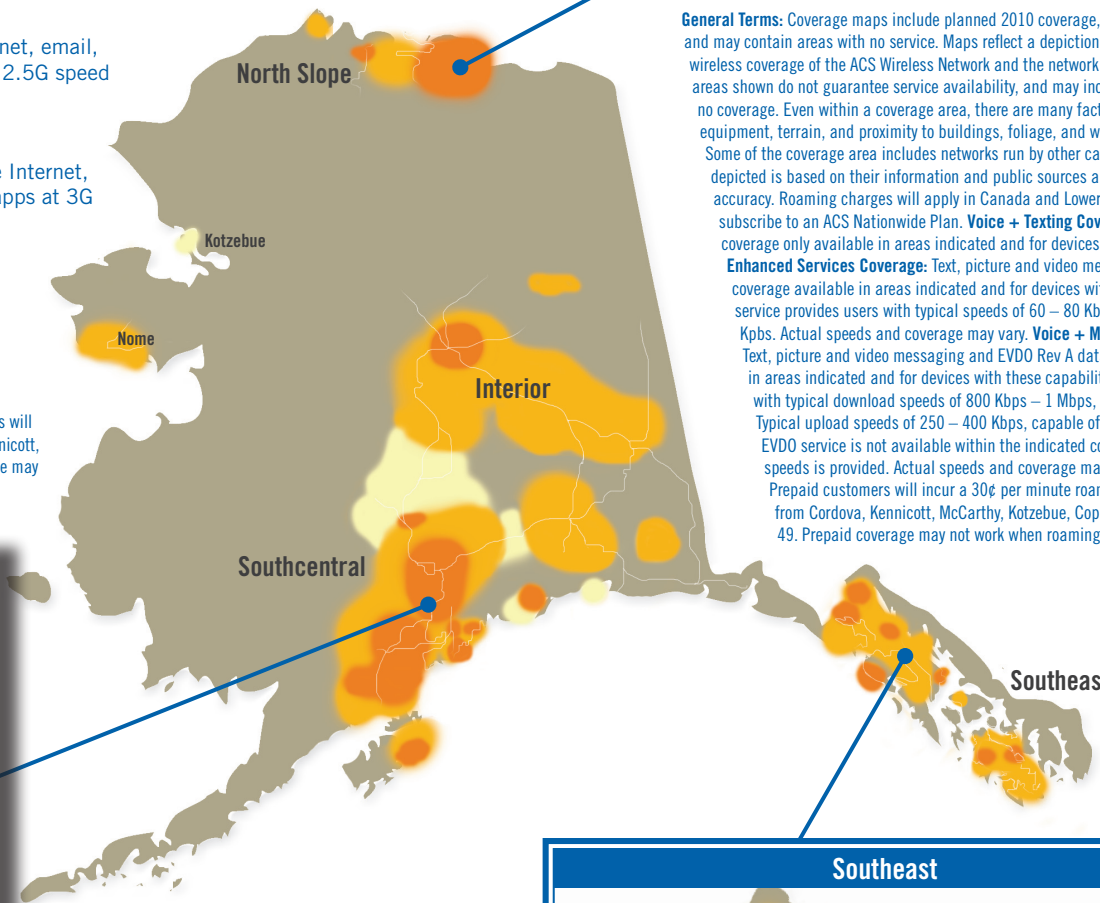

ACS Alaska Coverage Map

- Voice + Texting**
-Voice Calls
-Text Messaging
- Voice + Enhanced Services**
-1xRTT data services – access the Internet, email, attachments and thousands of apps at 2.5G speed
-Text / Picture / Video Messaging
- Voice + Mobile Broadband**
-EVDO Rev A data services – access the Internet, email, attachments and thousands of apps at 3G speed
-Text / Picture / Video Messaging
- No Coverage**

Prepaid Coverage

Coverage area applies to postpaid and prepaid service. ACS Prepaid customers will incur a 30¢ per minute roaming fee for all calls originating from Cordova, Kennicott, McCarthy, Kotzebue, Copper Valley, Canada and the Lower 49. Prepaid coverage may not work when roaming in certain areas.